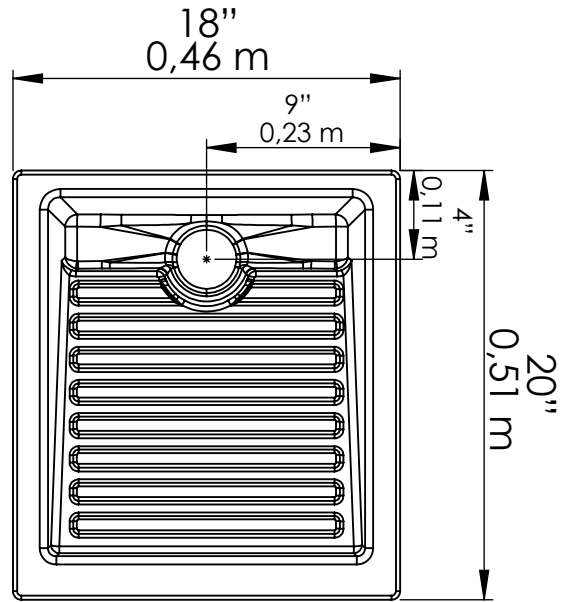

PLANOS LAVARROPAS ECO 46 x 51

Drawing dimensions Eco Laundry sink 18" x 20"

VISTA EN PLANTA / PLANT VIEW

VISTA FRONTAL / FRONT VIEW

VISTA LATERAL / LATERAL VIEW

VISTA ISOMÉTRICA / ISOMETRIC VIEW