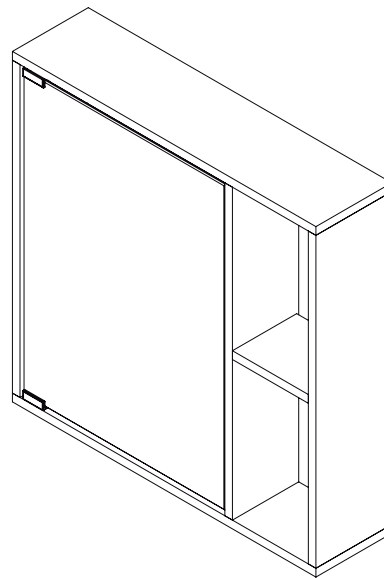

VISTA ISOMETRICA / ISOMETRIC VIEW