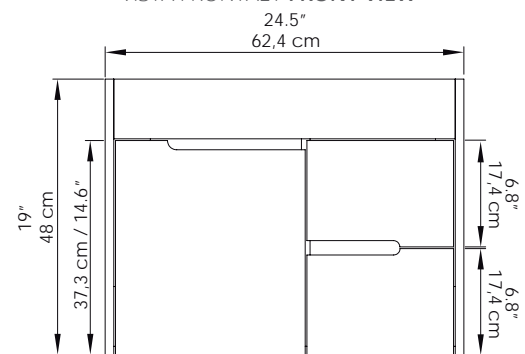

VISTA FRONTAL / FRONT VIEW