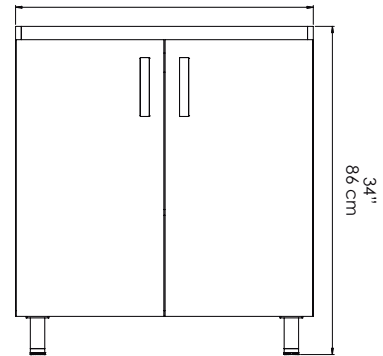

MATERIAL

The cabinet is made particle board covered whit melamine, whit a edge of 0.45 mm .

COLORS

Available colors according to stock and season collection

DIMENSIONES / DIMENSIONS

ANCHO WIDTH	FONDO DEPTH	ALTO HIGH
79 cm 31"	59.8 cm 23.5"	86 cm 34"

VISTA LATERAL / LATERAL VIEW

23"
59.8 cm

VISTA FRONTAL / FRONT VIEW

30"
79 cm

VISTA ISOMETRICA / ISOMETRIC VIEW

CODIGO PARA PEDIDOS / ORDERING CODES

VROP03-0004-000

Mueble para lavarropas RH 80x60 cm
31.4" x 23.6" moisture resistant Laundry sink cabinet.