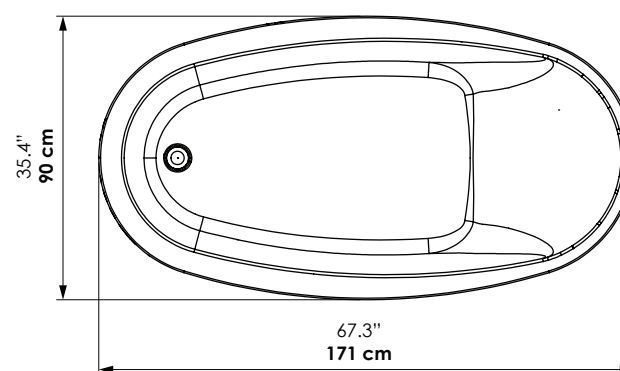

Vista frontal / Front view