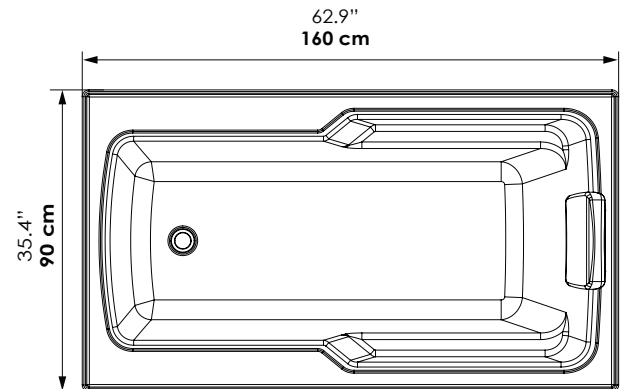

Vista frontal / Front view