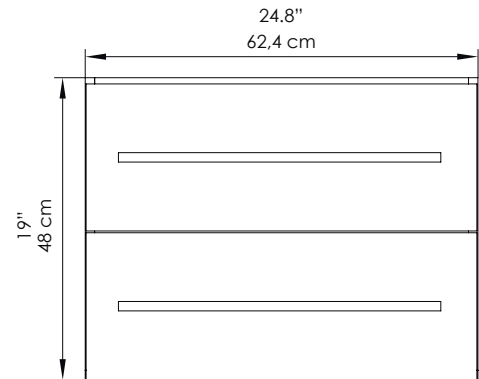

Mueble Misus 63 x 48

Macao cabinet 24.8" x 19"

DIMENSIONES / DIMENSIONS

ANCHO WIDTH	FONDO DEPTH	ALTO HIGH
62,4 cm 24.8"	47,6 cm 18.7"	48 cm 19"

ESPECIFICACIONES

- Mueble para lavamanos vanity.
- Riel oculto cierre suave.

ADVANTAGES

- Close slow, edge of 2 mm.
- Internal drawers have a (U shape) design that provides easy installation for the siphon.
- Cabinet mounting assembly with specific evidence (minifix and wooden pins).
- One color inside and outside of the cabinet.
- Can be installed with Vanity sink.
- Cabinet elevated from the floor providing security against moisture.

VISTA LATERAL / LATERAL VIEW

VISTA FRONTAL / FRONT VIEW

VISTA ISOMETRICA / ISOMETRIC VIEW

MATERIAL

El mueble es en aglomerado enchapado con melamina, con canto de 2 mm.

MATERIAL

The cabinet is made particle board covered whit melamine, whit a edge of 2 mm .