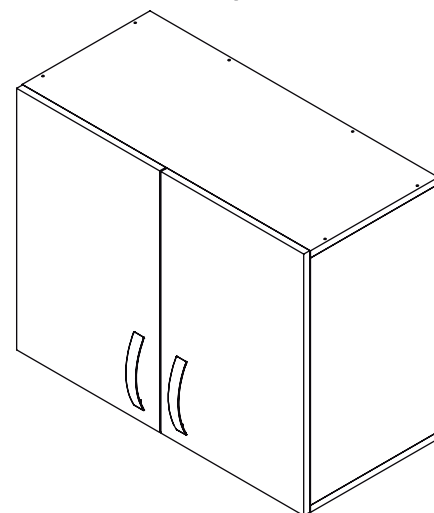

Material

- The cabinet is made particle board covered whit melamine
- Edge of 2 mm.

Specifications

- Moisture resistant cabinet
- Cabinet two doors and one shelf.
- 52mm handle.

Advantages

- Eady-to-assamble cabinet (RTA).
- Cabinet mounting assembly with specific evidence (minifix and wooden pins).
- Antimicrobial protection.
- One color inside and outside of the cabinet.

Dimensiones / Dimensions

ANCHO WIDTH	FONDO DEPTH	ALTO HIGH
70 cm 27.5"	32,5 cm 12.7"	55 cm 21.6"

Vista lateral / Lateral view

Vista frontal / Front view

Vista isométrica / Isometric view

Agglomerado

Garantía / Warranty