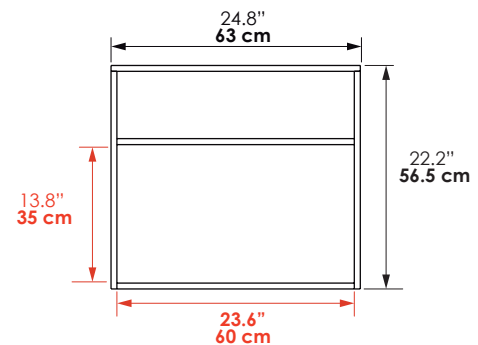

Vista frontal / Front view