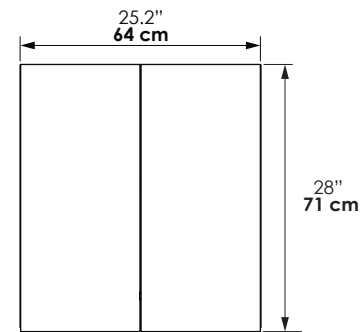

Vista frontal / Front view