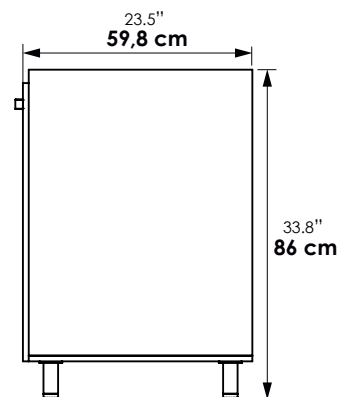

Vista lateral / Lateral view