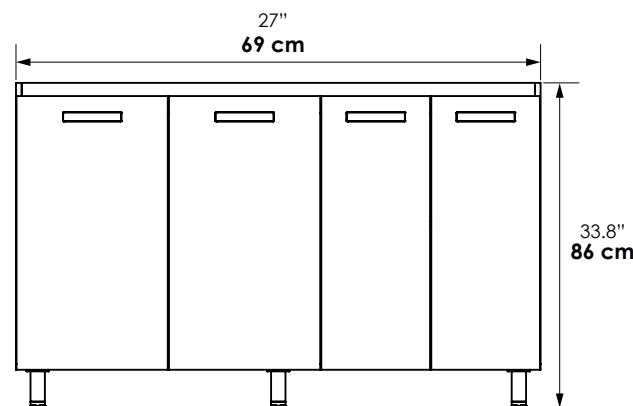

Vista frontal / Front view