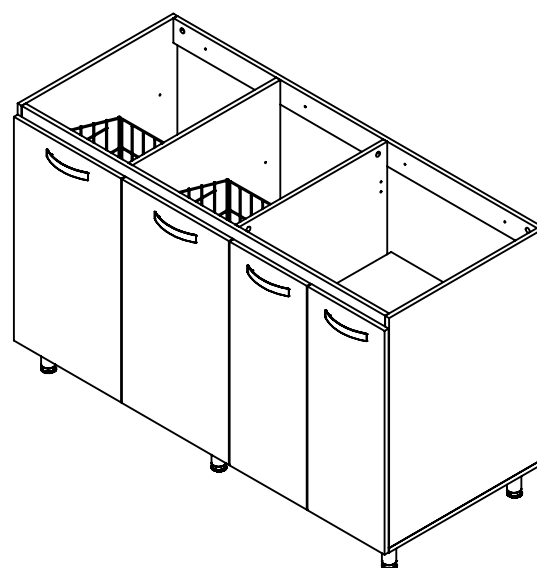

Vista isométrica / Isometric view

Garantía / Warranty

1 año
1 year

Itagüí, Antioquia, Colombia
Calle 29 No 41-15

Tel. 574+ 444 17 71 / info@firplak.com
servicioalcliente@firplak.com

FIRPLAK

www.firplak.com