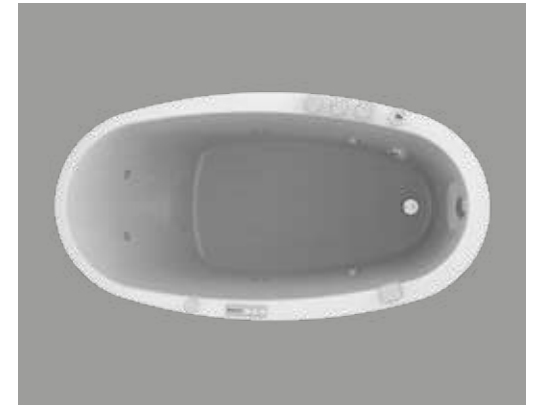

Colores disponibles / Available colors

○ Blanco
0100

○ Marfil
0103

Terapias y accesorios / Therapies and accessories

Incluidos / Included

Cromoterapia (luces led)
Chromotherapy (led lights)

Cascada pequeña
Small waterfall

Hidroterapia
Hydrotherapy (waterjets)

Faldón
Skirt

Panel digital
Digital panel

Smart Spa / IOT

Kit teleducha
Hand shower kit