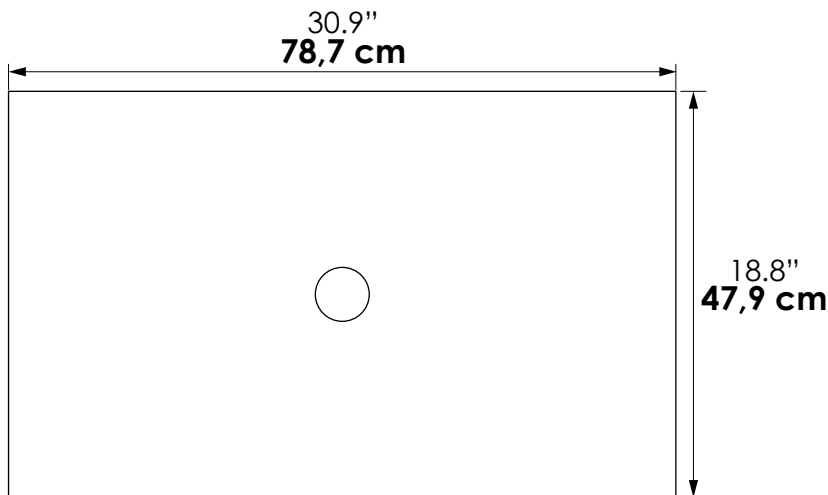

Vista superior / Top view